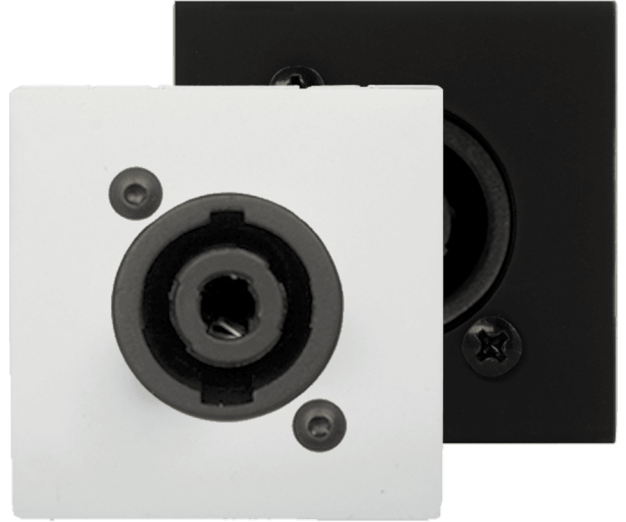

Product information:

Connection plate with Neutrik Speakon connector, designed to be used with bTicino installation materials. Available in Black (/B) & White (/W). (Mounting frame and cover plate not included)

Variants:

- CP43SPE/W - White version