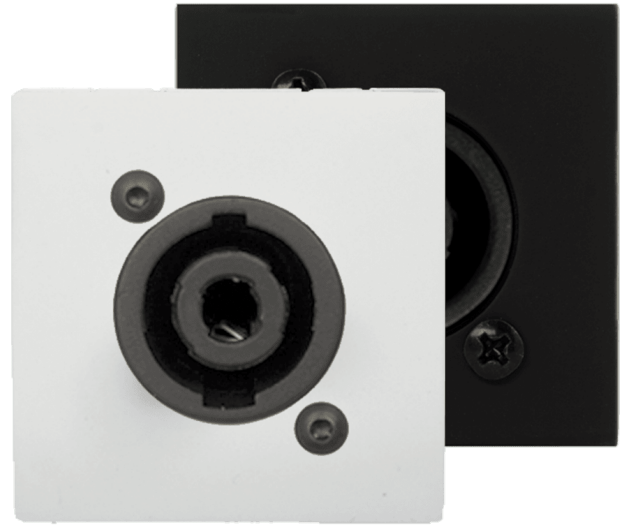

## Product information:

---

Connection plate with Neutrik Speakon connector, designed to be used with bTicino installation materials. Available in Black (/B) & White (/W). (Mounting frame and cover plate not included)

## Variants:

---

- CP43SPE/W - White version