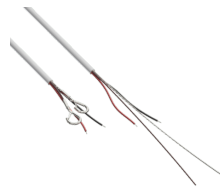

Product information:

A connection cable with conductors and a steel suspension and safety wire in a single outer jacket. This offers the cleanest and most elegant solution for connecting and mounting the loudspeaker. This professional connection cable with two integrated steel cores for suspending adds an additional drop safety for the loudspeaker. Fixation is made through two snap-hooks on one end and a dual Grippler™ fixation on the other end. The cable length of 7 meters offers possibilities for a wide variety of ceiling heights. An innovatively designed rear cover of the ALTI pendant loudspeakers (not suited for ALTIxM series) can be placed after installation and hides the connection and suspension on the speaker end. The ceiling end connections are covered through a cable cover.

Variants:

- DSC70/B - Black
- DSC70/W - White