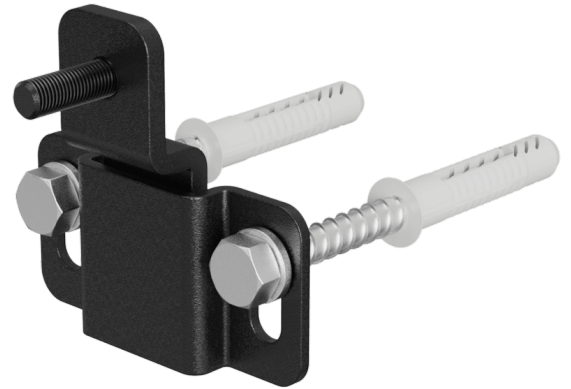

### Product information:

---

The MBK102 is a mounting bracket that can be used to mount different kinds of bass cabinets with a limited size and weight. The simple, nevertheless very efficient principle provides an easy and quick installation. It is based on two protruding wall brackets and an L-bracket which have to be installed against the wall on the desired location. Two metal hooks and a rubber foot have to be fixed to the provided points on the bass cabinet, using the included screws. Subsequently, the metal hooks have to be hooked into the protruding part of the wall brackets while the rubber foot slides over the L-bracket, preventing accidental lift-out of the cabinet.

### Variants:

---

- MBK102/B - Black version